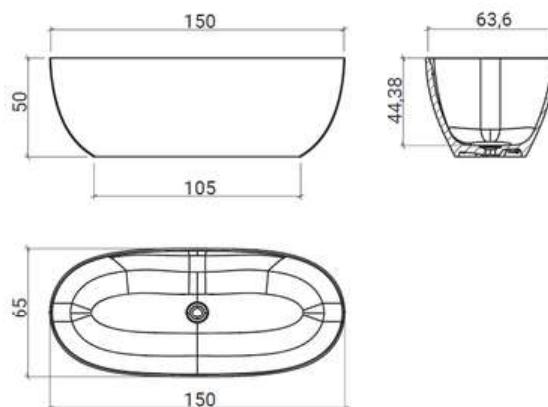

ECLISSE

Vasca Free-standing | Free-standing bathtub

DESCRIZIONE | DESCRIPTION

Con troppopieno
Piletta Click-Clack con coperchio in
tinta INCLUSA
Sifone INCLUSO
Scatolata per angolo SX-DX Foratura
per rubinetteria inclusa

With "Overflow"
With Click-Clack drain with matching
cover
With siphon
Boxed for LH-RH corner
Tap hole included

Avec trop-plein
Bonde Click-Clack avec couvercle
assorti INCLUSE Siphon INCLUS
Caisson d'angle GAUCHE-DROITE
Perçage pour robinetterie INCLUS

DIMENSIONI | DIMENSIONS

ECLISSE S (mm)
L 150 P 650 H 500

ECLISSE M (mm)
L 160 P 700 H 500

ECLISSE

Vasca Free-standing | Free-standing bathtub

DIMENSIONI | DIMENSIONS

ECLISSE S - SCATOLATA (mm)

L 150/160 P 657/777 H 500

ECLISSE M - SCATOLATA (mm)

L 160/170 P 700/820 H 500