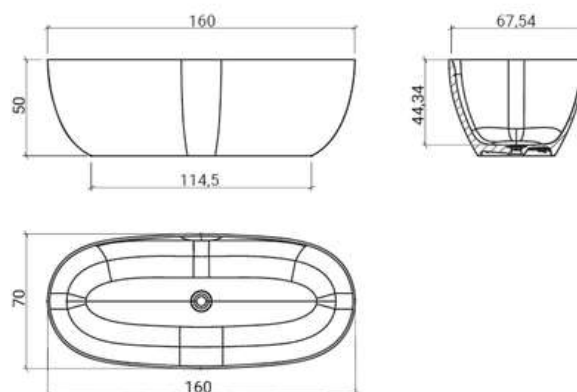

DIMENSIONI | DIMENSIONS

ECLISSE S (mm)
L 150 P 650 H 500

ECLISSE M (mm)
L 160 P 700 H 500

ECLISSE

Vasca Free-standing | Free-standing bathtub

DIMENSIONI | DIMENSIONS

ECLISSE S - SCATOLATA (mm)

L 150/160 P 657/777 H 500

ECLISSE M - SCATOLATA (mm)

L 160/170 P 700/820 H 500