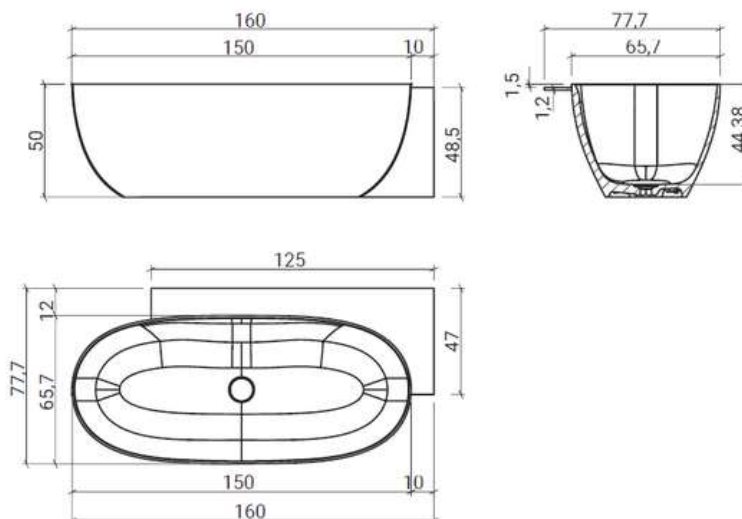

DIMENSIONI | DIMENSIONS

ECLISSE S (mm)
L 150 P 650 H 500

ECLISSE M (mm)
L 160 P 700 H 500

ECLISSE

Vasca Free-standing | Free-standing bathtub

DIMENSIONI | DIMENSIONS

ECLISSE S - SCATOLATA (mm)

L 150/160 P 657/777 H 500

ECLISSE M - SCATOLATA (mm)

L 160/170 P 700/820 H 500