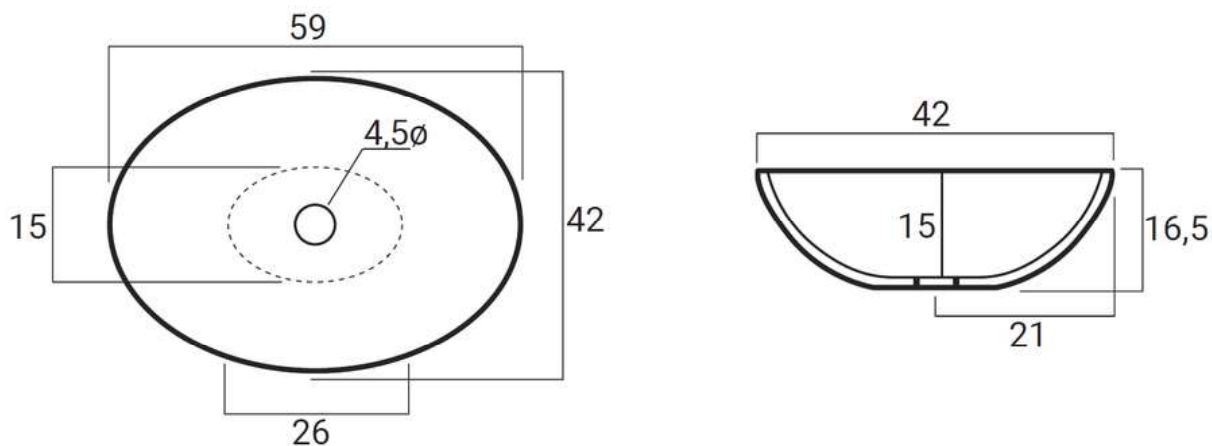

Ovales Waschbecken zur Auflagefläche ohne Troppoplein

FINITURA | FINISH

Bianco Lucido - Gloss White

Bianco Opaco - Matt White

Nero opaco - Matt Black

DIMENSIONI | DIMENSIONS

MISURE INDICATIVE. TOLLERANZA ± 3% CIRCA.

Indicative measurements. Tolerance ± 3%.

Rubinetto / Mixer

Basi / Top Base units / Top	Centrale Central	Muro Wall	Laterale Lateral
P./D.35	✗	✓	✗
P./D.45	✓	✓	✓
P./D.50	✓	✓	✓
P./D.65	✓	✓	✓