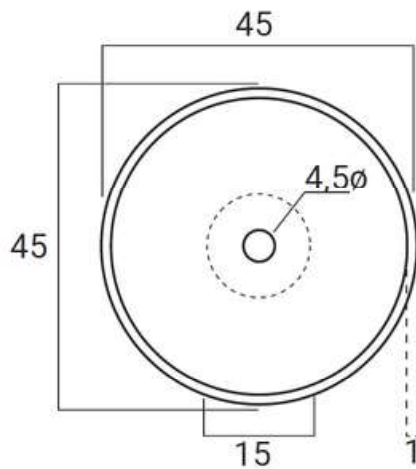

Waschbecken zur Auflagefläche ohne Troppoplein

FINITURA | FINISH

Bianco Lucido - Gloss White

Bianco Opaco - Matt White

Nero opaco - Matt Black

DIMENSIONI | DIMENSIONS

MISURE INDICATIVE. TOLLERANZA ± 3% CIRCA.

Indicative measurements. Tolerance ± 3%.

Rubinetto / Mixer			
Basi / Top Base units / Top	Centrale Central	Muro Wall	Laterale Lateral
P./D.35	✗	✓	✗
P./D.45	✓	✓	✓
P./D.50	✓	✓	✓
P./D.65	✓	✓	✓