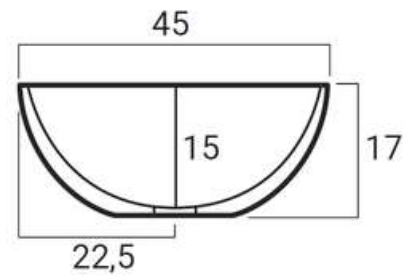

Waschbecken zur Auflagefläche ohne Troppoplein

FINITURA | FINISH

Bianco Lucido - Gloss White

Bianco Opaco - Matt White

Nero opaco - Matt Black

DIMENSIONI | DIMENSIONS

MISURE INDICATIVE. TOLLERANZA ± 3% CIRCA.

Indicative measurements. Tolerance ± 3%.

Rubinetto / Mixer			
Basi / Top Base units / Top	Centrale Central	Muro Wall	Laterale Lateral
P./D.35	✗	✓	✗
P./D.45	✓	✓	✓
P./D.50	✓	✓	✓
P./D.65	✓	✓	✓