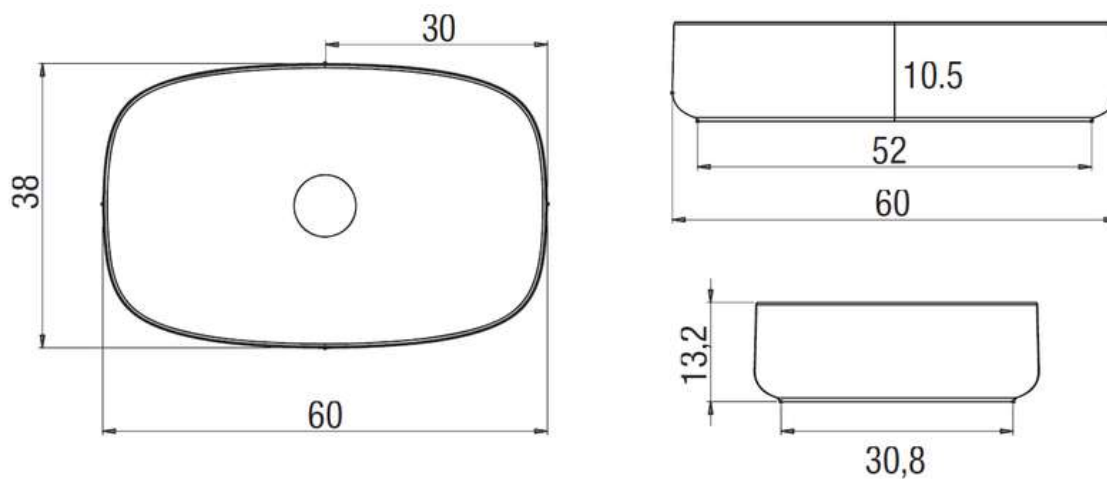

Waschbecken zur Auflagefläche ohne Troppoplein

FINITURA | FINISH

Bianco Lucido - Gloss White

Bianco Opaco - Matt White

Nero opaco - Matt Black

DIMENSIONI | DIMENSIONS

MISURE INDICATIVE. TOLLERANZA ± 3% CIRCA.

Indicative measurements. Tolerance ± 3%.

Rubinetto / Mixer			
Basi / Top Base units / Top	Centrale Central	Muro Wall	Laterale Lateral
P./D.35	✗	✓	✗
P./D.45	✓	✓	✓
P./D.50	✓	✓	✓
P./D.65	✓	✓	✓