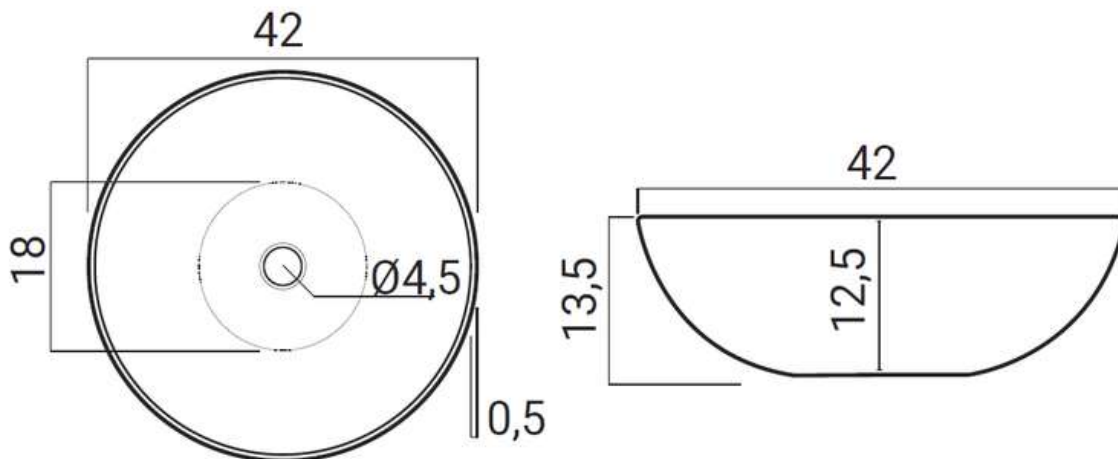

Waschbecken zur Auflagefläche ohne Troppoplein

FINITURA | FINISH

Bianco Lucido - Gloss White

Bianco Opaco - Matt White

Nero opaco - Matt Black

DIMENSIONI | DIMENSIONS

MISURE INDICATIVE. TOLLERANZA ± 3% CIRCA.

Indicative measurements. Tolerance ± 3%.

Rubinetto / Mixer			
Basi / Top Base units / Top	Centrale Central	Muro Wall	Laterale Lateral
P./D.35	✗	✓	✓
P./D.45	✓	✓	✓
P./D.50	✓	✓	✓
P./D.65	✓	✓	✓