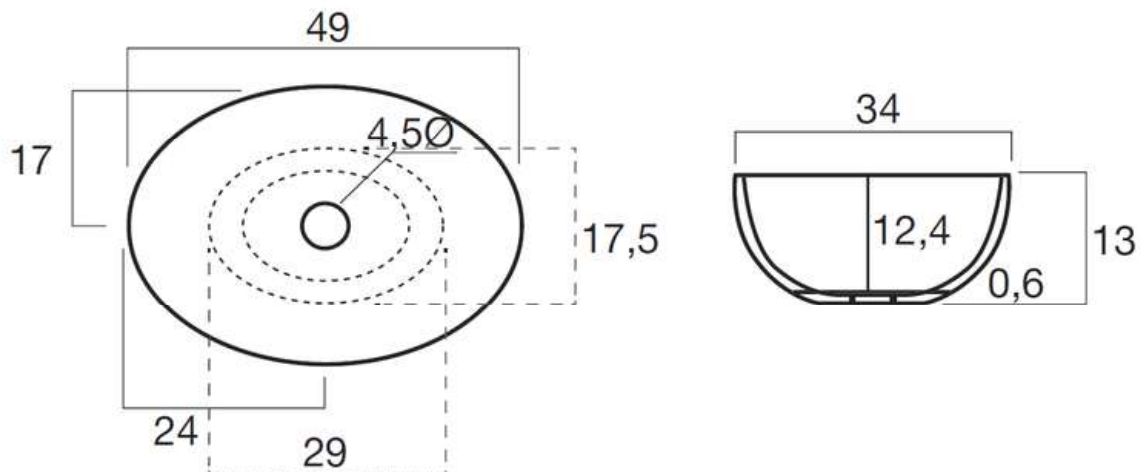

Waschbecken zur Auflagefläche ohne Troppoplein

FINITURA | FINISH

Bianco Lucido - Gloss White

Bianco Opaco - Matt White

Nero opaco - Matt Black

DIMENSIONI | DIMENSIONS

MISURE INDICATIVE. TOLLERANZA ± 3% CIRCA.

Indicative measurements. Tolerance ± 3%.

Rubinetto / Mixer			
Basi / Top Base units / Top	Centrale Central	Muro Wall	Laterale Lateral
P./D.35	✗	✓	✓
P./D.45	✓	✓	✓
P./D.50	✓	✓	✓
P./D.65	✓	✓	✓