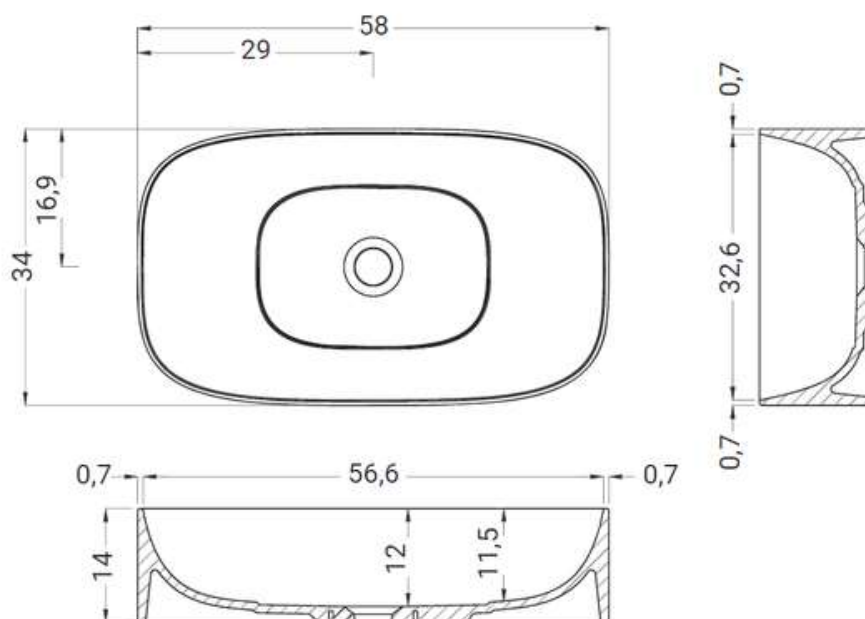

* Inside matt white - outside Archeda matt color (except Alluminio, Oro and Titanio)

DIMENSIONI | DIMENSIONS

Rubinetto / Mixer			
Basi / Top Base units / Top	Centrale Central	Muro Wall	Laterale Lateral
P./D.35	✗	✗	✗
P./D.45	✗	✓	✓
P./D.50	✓	✓	✓
P./D.65	✓	✓	✓