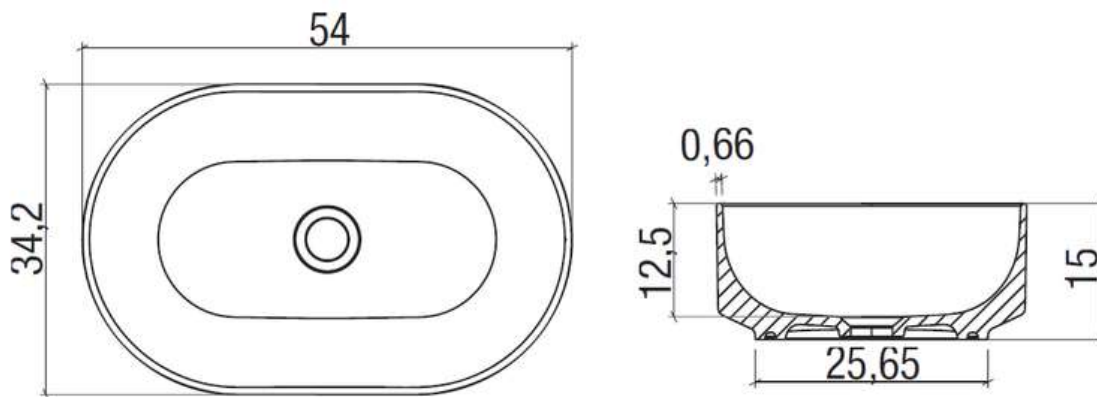

Waschbecken zur Auflagefläche ohne Troppoplein

FINITURA | FINISH

Bianco Lucido - Gloss White

Bianco Opaco - Matt White

Nero opaco - Matt Black

DIMENSIONI | DIMENSIONS

MISURE INDICATIVE. TOLLERANZA \pm 3% CIRCA.

Indicative measurements. Tolerance \pm 3%.

Rubinetto / Mixer			
Basi / Top Base units / Top	Centrale Central	Muro Wall	Laterale Lateral
P./D.35	✗	✓	✓
P./D.45	✓	✓	✓
P./D.50	✓	✓	✓
P./D.65	✓	✓	✓