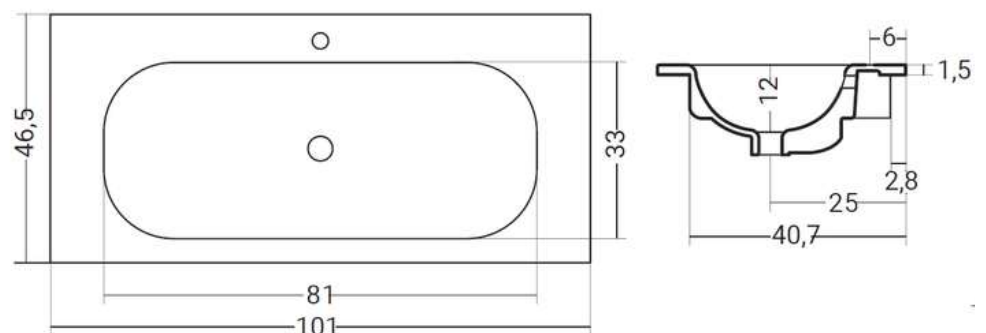

DIMENSIONI | DIMENSIONS

SOFT 71

SOFT 86

SOFT 101

ADATTE SOLO A BASI LAVABO SINGOLE (NO COMPOSIZIONI DI PIÙ BASI)
SUITABLE ONLY FOR SINGLE WASHBASIN UNIT (NOT FOR COMPOSITIONS WITH MORE UNITS)