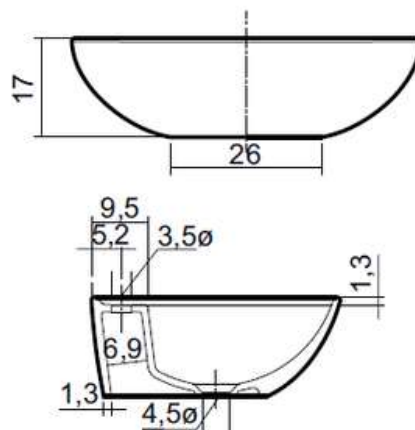

Oval countertop washbasin without overflow, with tap hole

Ovales Waschbecken zur Aufлагeförderung ohne Troppoplein, mit Wasserhahnloch

FINITURA | FINISH

Bianco Lucido - Gloss White

DIMENSIONI | DIMENSIONS

MISURE INDICATIVE. TOLLERANZA ± 3% CIRCA.

Indicative measurements. Tolerance ± 3%.

Rubinetto / Mixer	
Basi / Top Base units / Top	Centrale Central
P./D.35	✓
P./D.45	✓
P./D.50	✓
P./D.65	✓