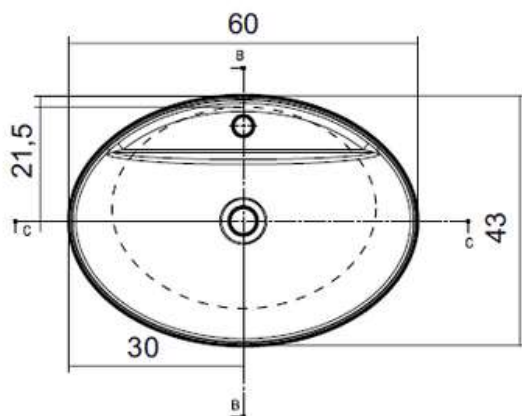

Oval countertop washbasin without overflow, with tap hole

Ovales Waschbecken zur Aufлагeförderung ohne Troppoplein, mit Wasserhahnloch

FINITURA | FINISH

Bianco Lucido - Gloss White

DIMENSIONI | DIMENSIONS

MISURE INDICATIVE. TOLLERANZA ± 3% CIRCA.

Indicative measurements. Tolerance ± 3%.

Rubinetto / Mixer	
Basi / Top Base units / Top	Centrale Central
P./D.35	✓
P./D.45	✓
P./D.50	✓
P./D.65	✓